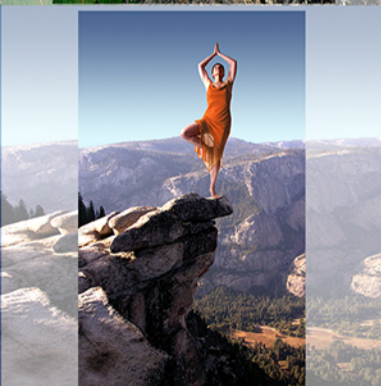

IMAGINE

“INFERNAL PIGEONS”

DIGITAL
COMPOSITION

“SOME STONES
DON'T SKIP”

DIGITAL
COMPOSITION

“THE COSMIC EGG”

AS OIL PAINTING &
DIGITAL COMPOSITION

Known by many names:
Rebirth, Identity, Creation

“MONARCHS OF
HALF DOME”

DIGITAL
COMPOSITION

“TREEPOSE”

AS A DIGITAL COMPOSITION

“TREEPOSE
TRANSCENDENT”

AS AN OIL PAINTING

“BEING KOI”

ACRYLIC